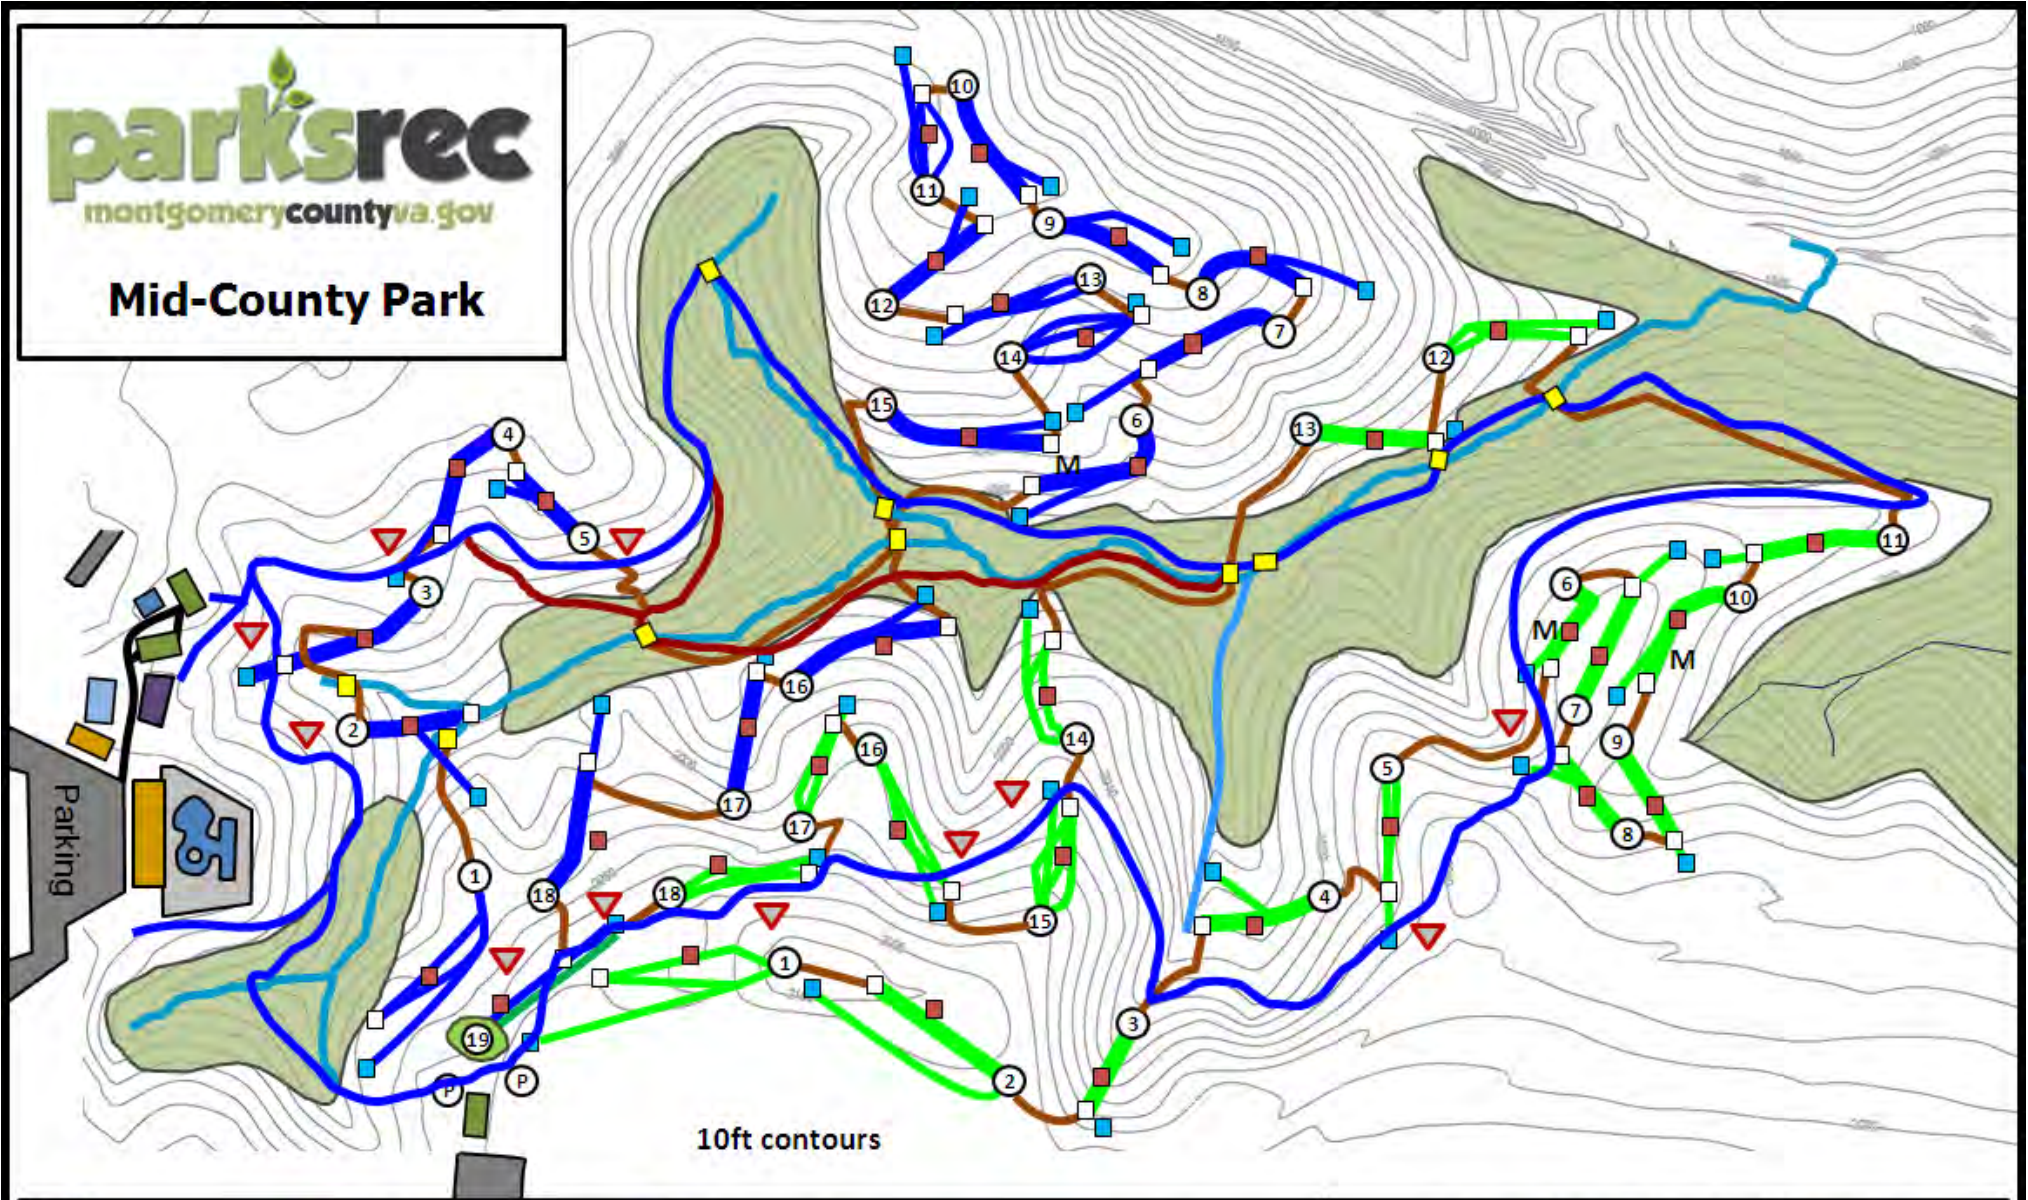

Mid-County Park

10ft contours

<ul style="list-style-type: none"> Shelters Restrooms Playground Basketball 	<ul style="list-style-type: none"> Activity Center Frog Pond Pool 	<p>Preserve</p> <ul style="list-style-type: none"> Streams Bridges 	<p>Trails</p>	<p>Golden Hills Disc Golf Courses</p> <ul style="list-style-type: none"> Golden Bear Black Bear Tee Target Path Yield to Trail Users
---	---	---	----------------------	---